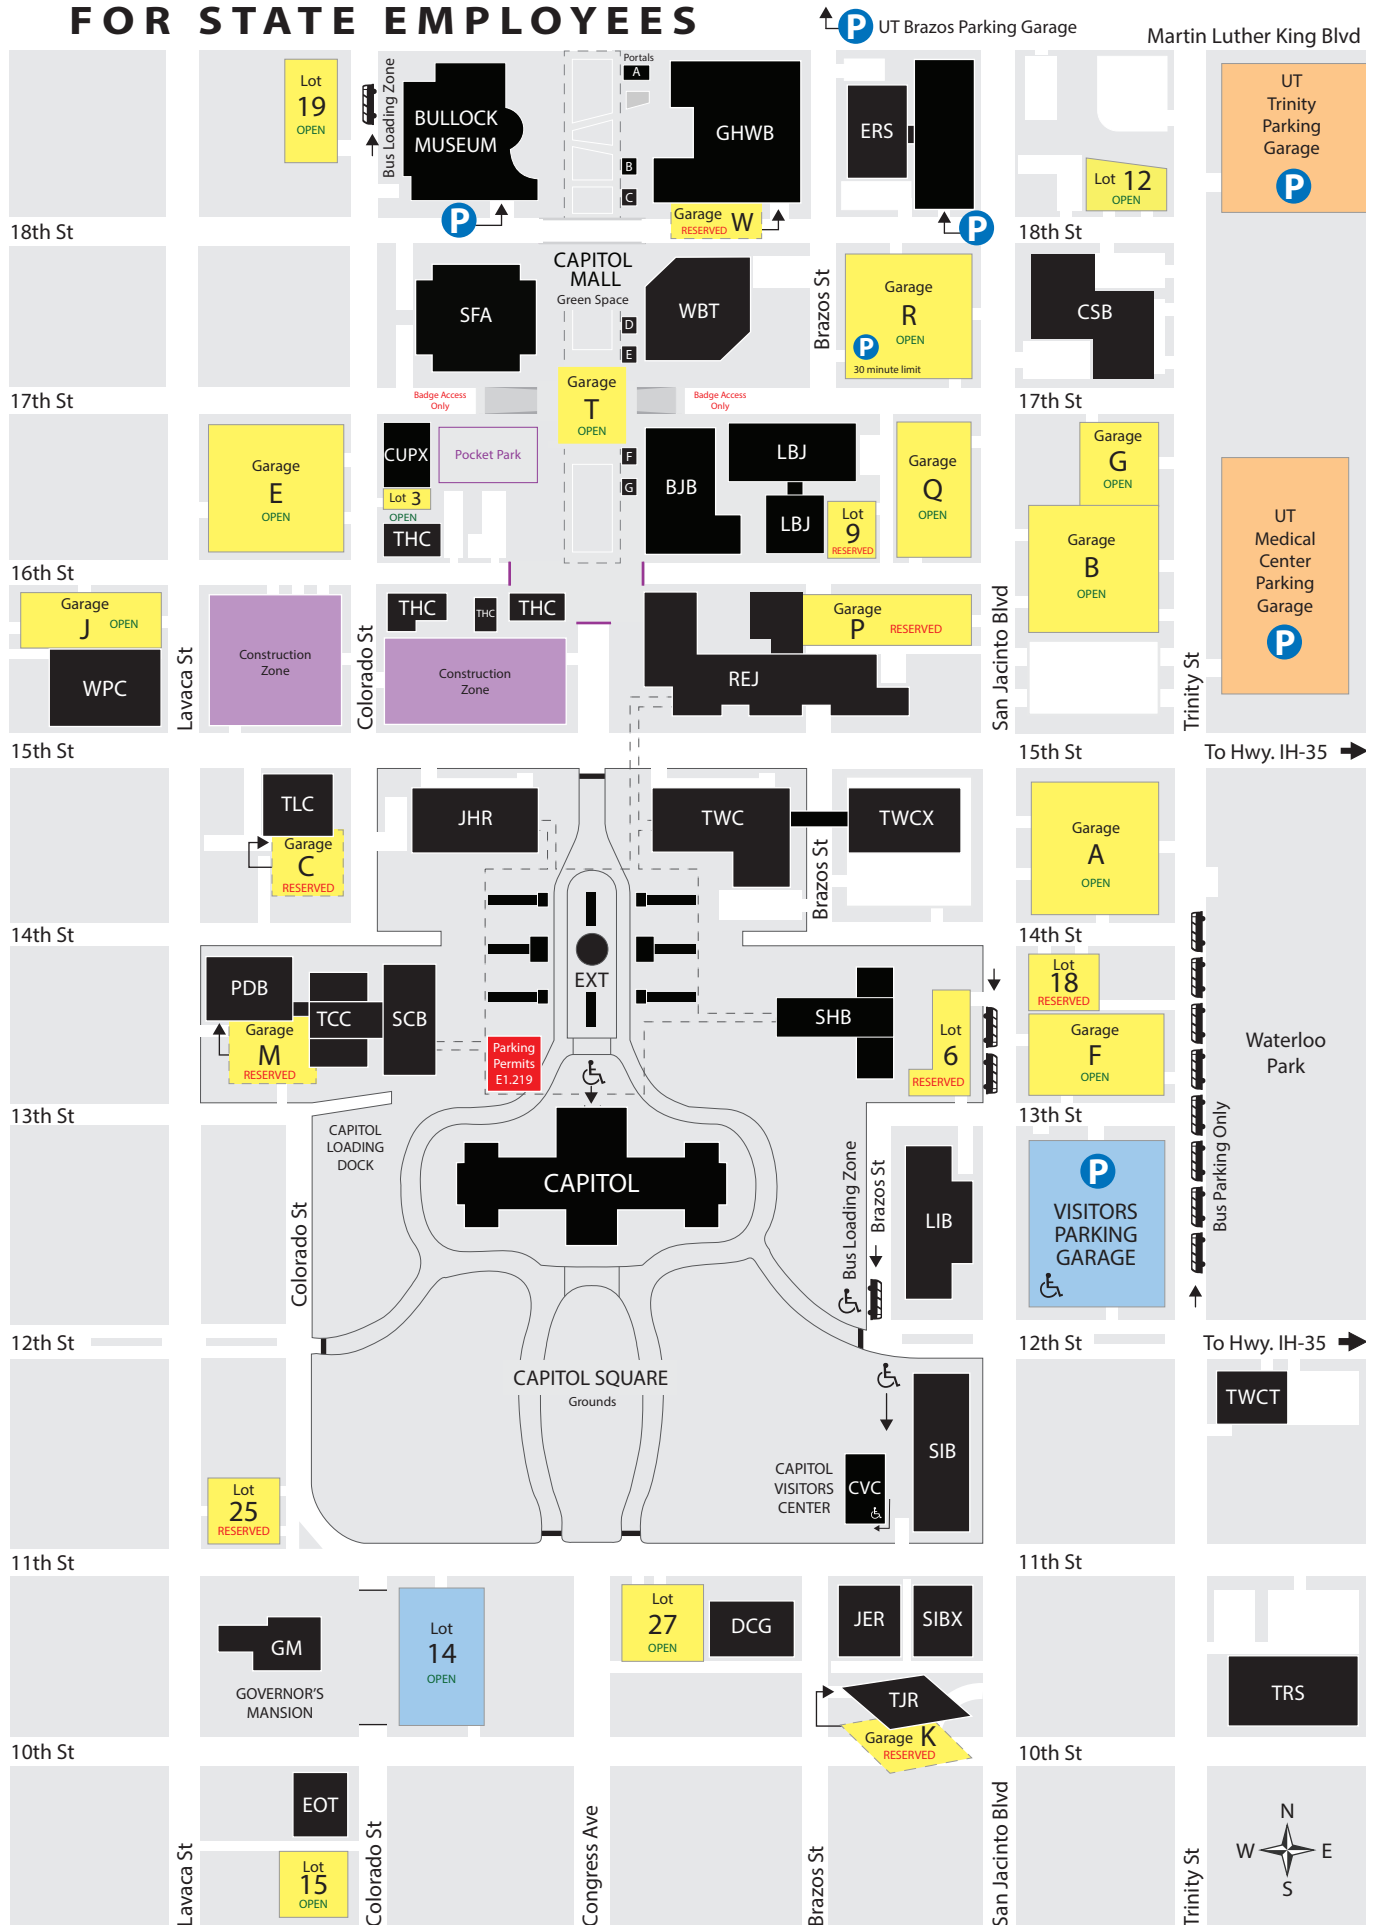

CAPITOL COMPLEX PARKING MAP FOR STATE EMPLOYEES

CAPITOL COMPLEX PARKING MAP FOR STATE EMPLOYEES

KEY TO CAPITOL COMPLEX PARKING MAP

State Employee Parking facility managed by:
Texas Facilities Commission
 Commercial Parking and Special Events
 cpse@tfc.state.tx.us
 512.463.8848 www.tfc.texas.gov

OFFICE BUILDINGS

BJB	Barbara Jordan Building	LBJ	Lyndon B. Johnson Building
TSHM	Bob Bullock Texas State History Museum	PDB	Price Daniel, Sr. Building
CAPITOL	Texas Capitol	REJ	Robert E. Johnson Building
EXT	Capitol Extension Building (Underground)	SHB	Sam Houston Building
MALL	Capitol Mall (Green Space)	SIB	State Insurance Building
CVC	Capitol Visitors Center	SIBX	State Insurance Building Annex
CSB	Central Services Building	SFA	Stephen F. Austin Building
CUPX	Central Utility Plant	SCB	Supreme Court Building
DCG	Dewitt C. Greer Building	TRS	Teacher Retirement System Building
ERS	Employee Retirement System Building	THC	Texas Historical Commission
EOT	Ernest O. Thompson Building	TLC	Texas Law Center
GHWB	George H.W. Bush Building	TWC	Texas Workforce Commission Building
GM	Governor's Mansion	TWCX	Texas Workforce Commission Annex
JER	James Earl Rudder Building	TJR	Thomas Jefferson Rusk Building
JHR	John H. Reagan Building	TCC	Tom C. Clark Building
LIB	Lorenzo de Zavala State Archives and Library	WBT	William B. Travis Building
		WPC	William P. Clements, Jr. Building