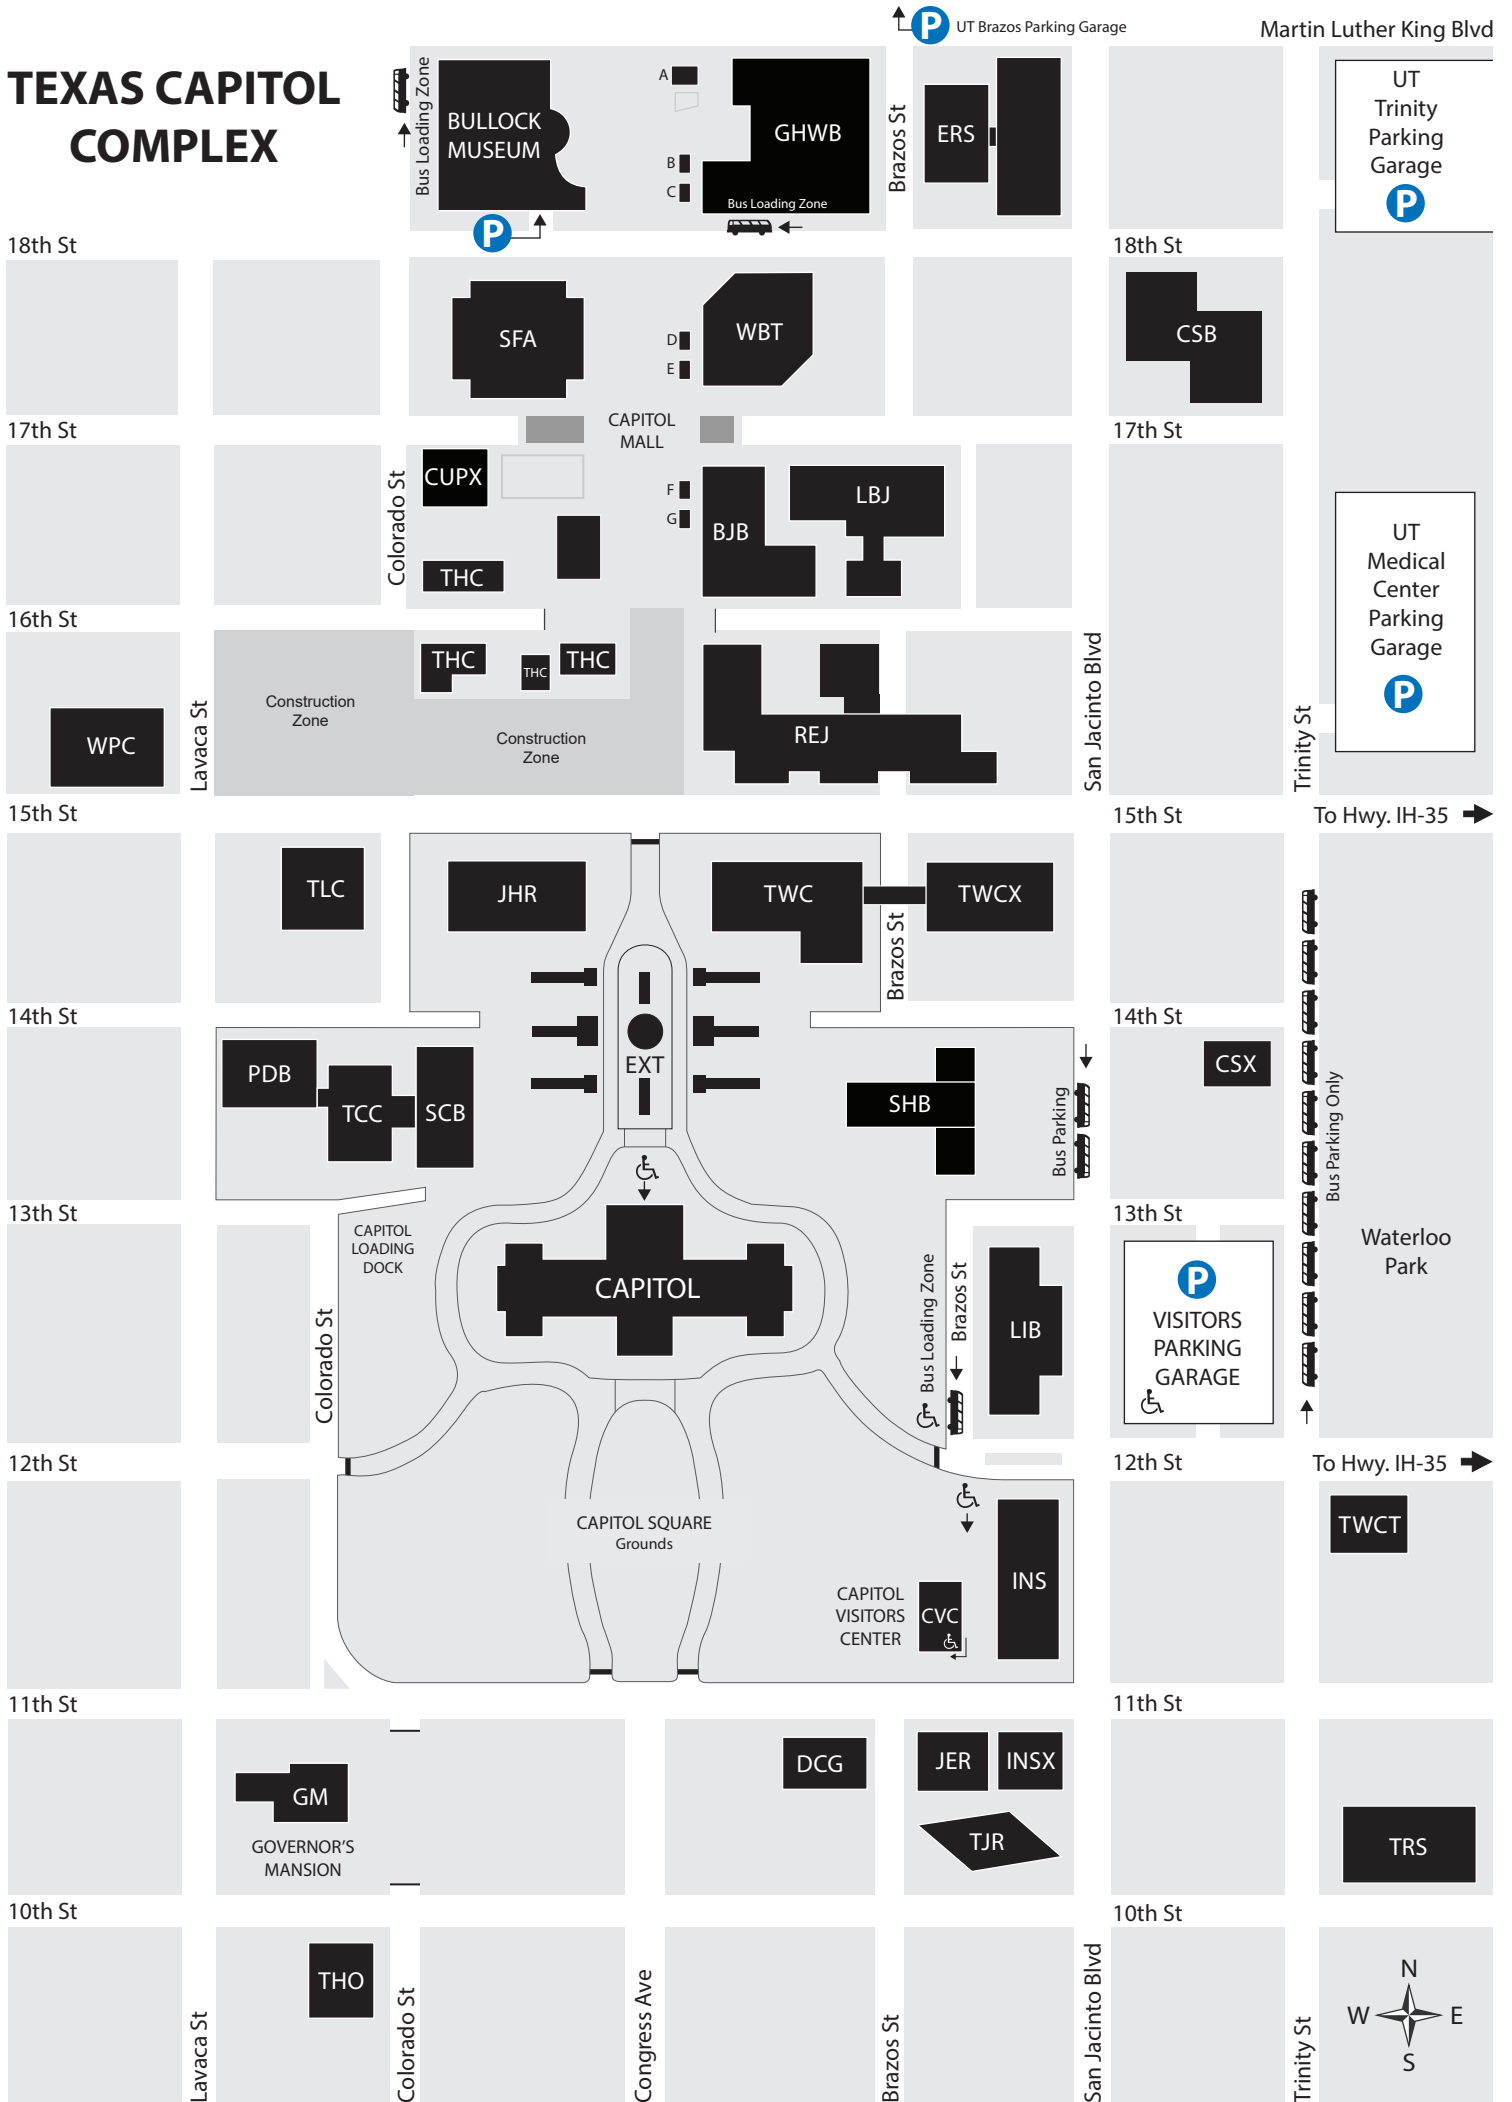

TEXAS CAPITOL COMPLEX

KEY TO OFFICE BUILDINGS

BJB	Barbara Jordan Building	THO	Ernest O. Thompson Building	SFA	Stephen F. Austin Building
TSHM	Bob Bullock Texas State History Museum	GHWB	George H.W. Bush Building	TSC	Supreme Court Building
CAPITOL	Texas Capitol	GM	Governor's Mansion	TRS	Teacher Retirement System Building
EXT	Capitol Extension Building (Underground)	JER	James Earl Rudder Building	THC	Texas Historical Commission
MALL	Capitol Mall (Green Space)	JHR	John H. Reagan Building	TLC	Texas Law Center
CVC	Capitol Visitors Center	LIB	Lorenzo de Zavala State Archives and Library	TWC	Texas Workforce Commission Building
CSB	Central Services Building	LBJ	Lyndon B. Johnson Building	TWCX	Texas Workforce Commission Annex
CSX	Central Services Annex	PDB	Price Daniel, Sr. Building	TJR	Thomas Jefferson Rusk Building
CUPX	Central Utility Plant	REJ	Robert E. Johnson Building	TCC	Tom C. Clark Building
DCG	Dewitt C. Greer Building	SHB	Sam Houston Building	WBT	William B. Travis Building
ERS	Employee Retirement System Building	INS	State Insurance Building	WPC	William P. Clements, Jr. Building
		INSX	State Insurance Building Annex		

Public Parking (Rates Vary by Location)