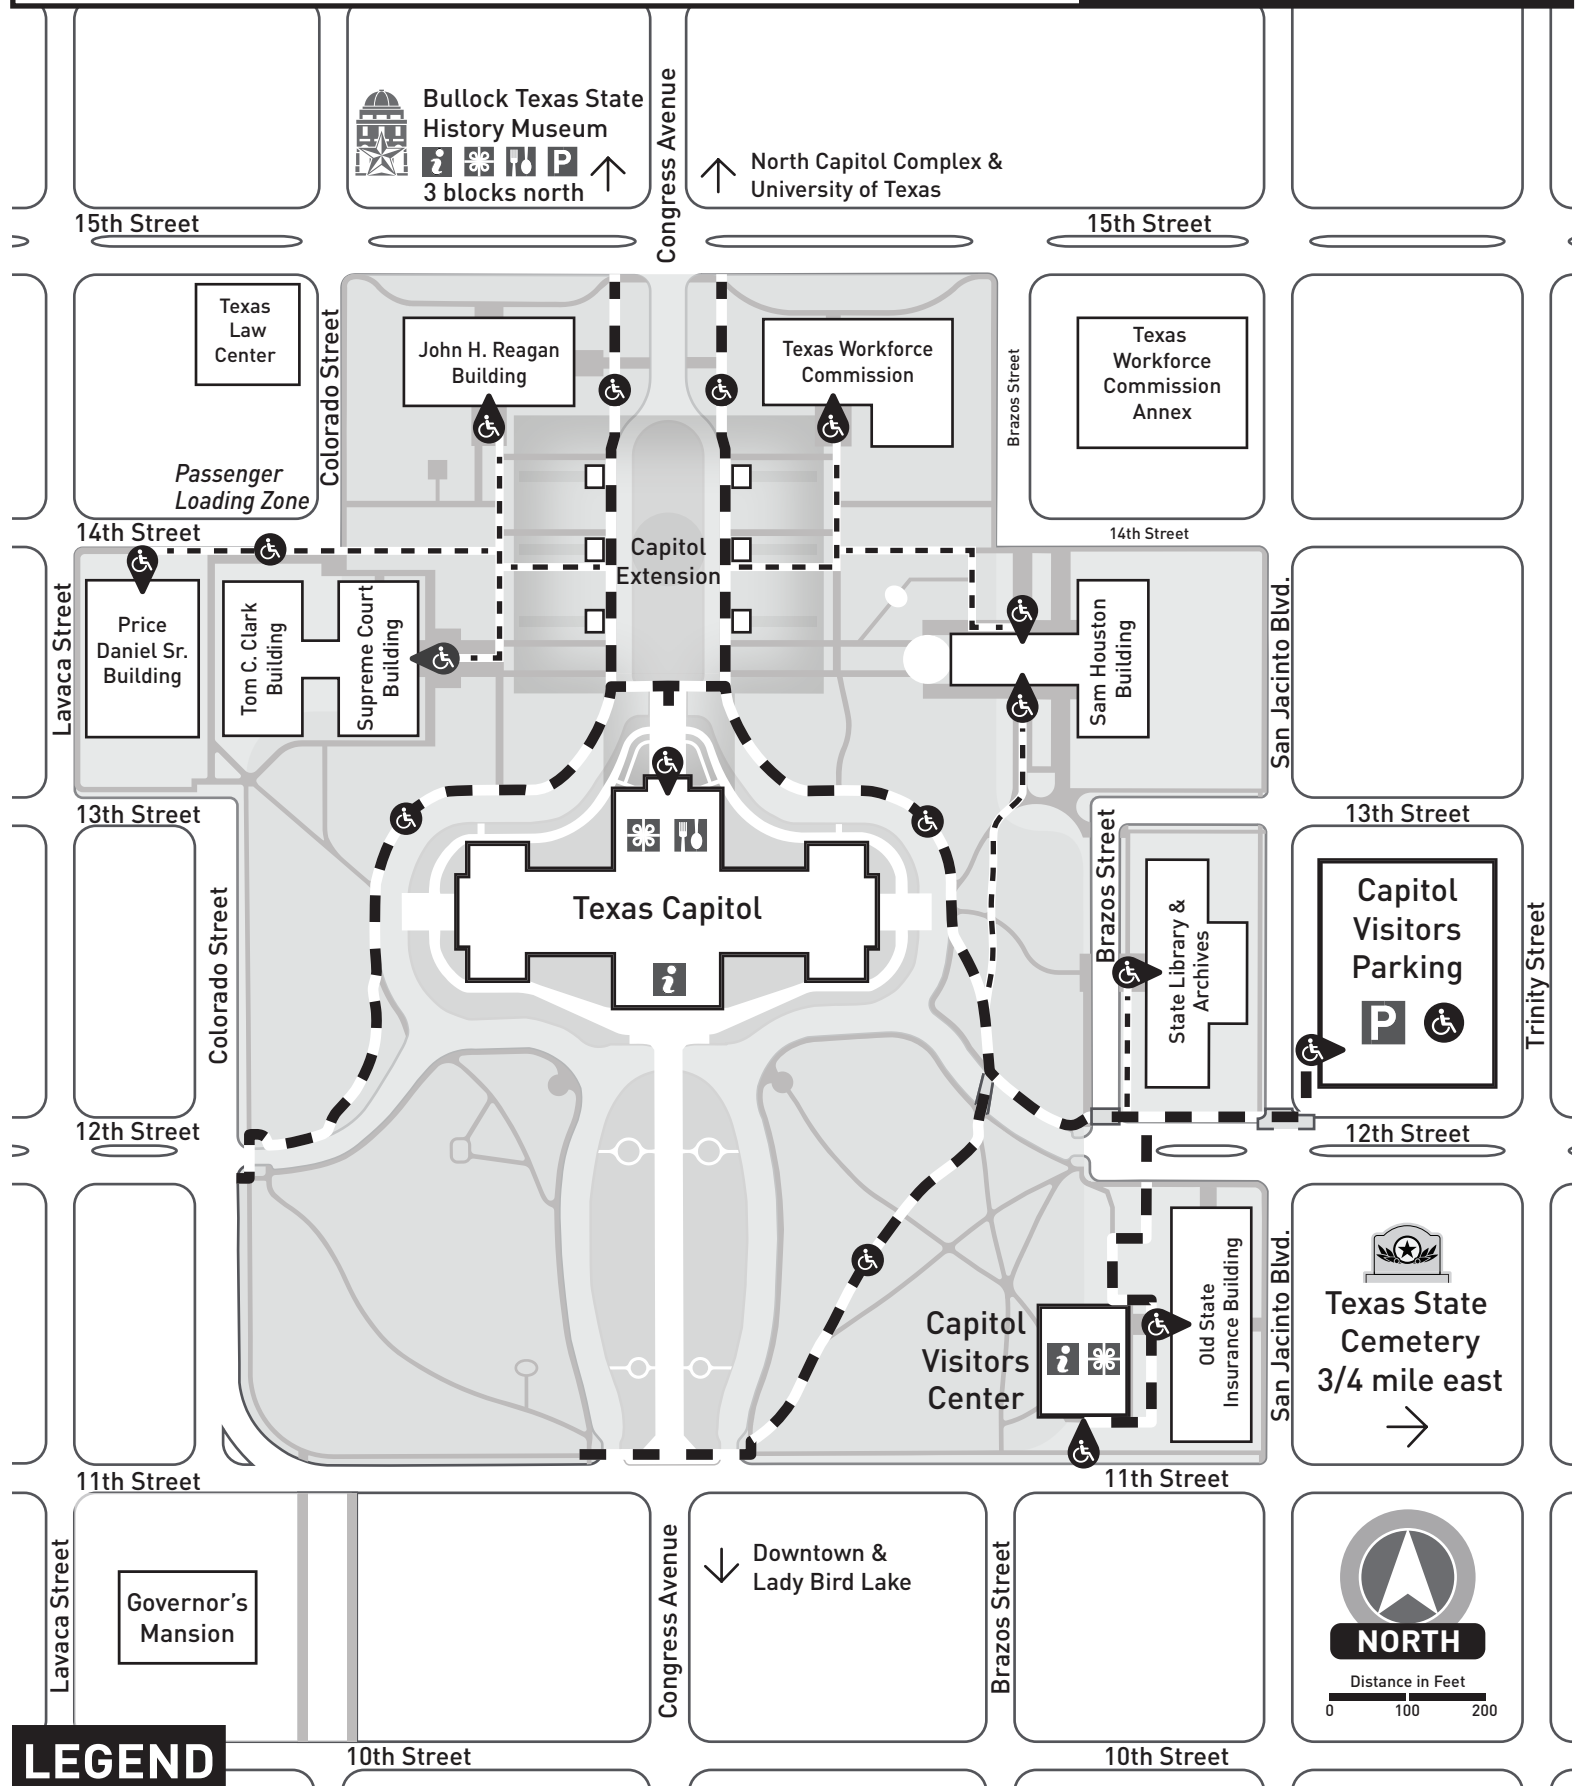

# Capitol Site Map

## ACCESSIBILITY GUIDE

### LEGEND

-  Visitor Information  
Tours & Exhibits
-  Capitol Grill Cafe
-  Accessible Entry
-  Capitol Gift Shop